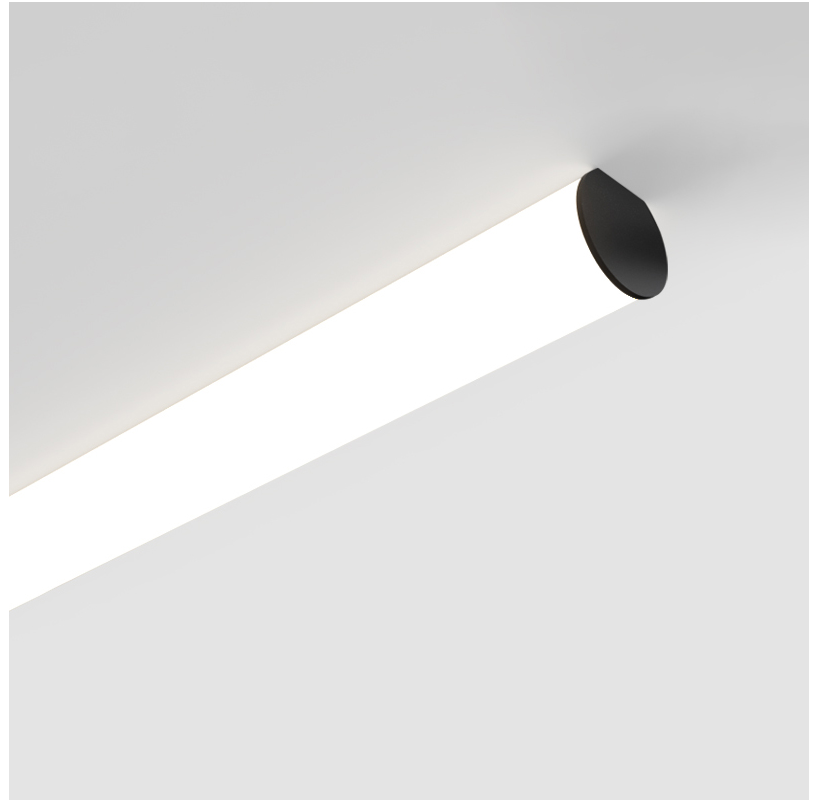

A3D118-

base number	LED Dimming	Color Temperature	Finishes (Diamond)

1. To build a product code in our configurator select the specify button on the base model # product page
2. To build a manual product code on this datasheet choose from the options listed below in blue font and add the suffix to the base model #

GENERAL

Series: Bunga
Partner: Prolicht
Division: Architectural
Installation: Surface
Product Type: Linear Profiles
Mounting Location: Ceiling

PHYSICAL

Shape: Cylinder
Diameter (mm): 115
Diameter (in): 4 1/2
Length (mm): 900
Length (in): 35 7/16
Height (mm): 108
Height (in): 4 1/4
Weight (kg): 2.954
Weight (lbs): 6.512
Diffuser: PMMA - Opal
Fixture Finish: SSR / BKV / CWI / CRY / HAB / UFT / ITA / RUA / FTG / MYG / LOD / PUS / FRO / FUP / KIA / POP / BLS / SPG / MEY / GOH / CHC / COM / ABZ / JAG / OBR / MOS / ROR
Fixture Material: PMMA / Aluminum

ELECTRICAL

Lamp Type: LED (Zhaga Standard)
Input Wattage (W): 15
Total Output Wattage (W): 12 / 11.2 (3500K)
Dimming: Non-Dimming / Phase Dimming (120Vac only) / 0-10V Dimming
Driver Included: Yes
Driver Location: Integrated
Driver Type: Constant Current - 120 / 277Vac
Driver Class: Class 2
Input Voltage (V): 120 - 277
Constant Current (MA): 350 / 325 (3500K)

LED

Color Temperature (°K): 3000 / 3500 / 4000
Max. Delivered Lumen (lm): 1660 / 1715 / 1750
CRI: >80 CRI
Lamp Life (hrs): 50000

OPTICAL

RATINGS AND CERTIFICATIONS

Certified By: Certified for North American Standards
IP rating: IP20