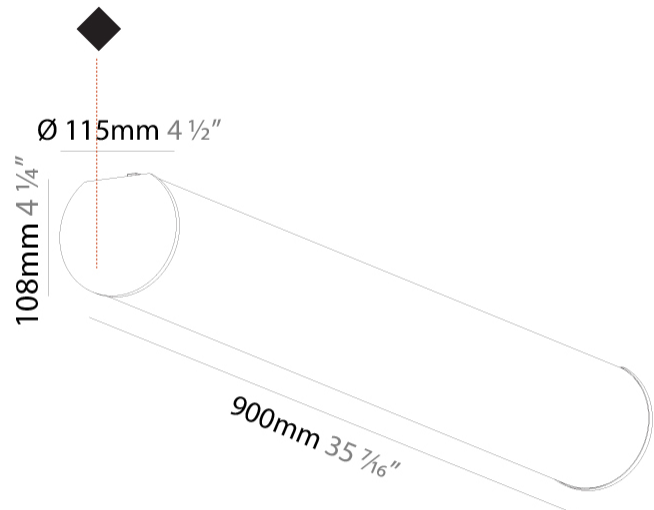

A3D118-

base number	LED Dimming	Color Temperature	Finishes (Diamond)

1. To build a product code in our configurator select the specify button on the base model # product page
2. To build a manual product code on this datasheet choose from the options listed below in blue font and add the suffix to the base model #

GENERAL

Series: Bunga
Partner: Prolicht
Division: Architectural
Installation: Surface
Product Type: Linear Profiles
Mounting Location: Ceiling

PHYSICAL

Shape: Cylinder
Diameter (mm): 115
Diameter (in): 4 1/2
Length (mm): 900
Length (in): 35 7/16
Height (mm): 108
Height (in): 4 1/4
Weight (kg): 2.954
Weight (lbs): 6.512
Diffuser: PMMA - Opal
Fixture Finish: SSR / BKV / CWI / CRY / HAB / UFT / ITA / RUA / FTG / MYG / LOD / PUS / FRO / FUP / KIA / POP / BLS / SPG / MEY / GOH / CHC / COM / ABZ / JAG / OBR / MOS / ROR
Fixture Material: PMMA / Aluminum

ELECTRICAL

Lamp Type: LED (Zhaga Standard)
Input Wattage (W): 15
Total Output Wattage (W): 12 / 11.2 (3500K)
Dimming: Non-Dimming / Phase Dimming (120Vac only) / 0-10V Dimming
Driver Included: Yes
Driver Location: Integrated
Driver Type: Constant Current - 120 / 277Vac
Driver Class: Class 2
Input Voltage (V): 120 - 277
Constant Current (MA): 350 / 325 (3500K)

LED

Color Temperature (°K): 3000 / 3500 / 4000
Max. Delivered Lumen (lm): 1660 / 1715 / 1750
CRI: >80 CRI
Lamp Life (hrs): 50000

OPTICAL

RATINGS AND CERTIFICATIONS

Certified By: Certified for North American Standards
IP rating: IP20